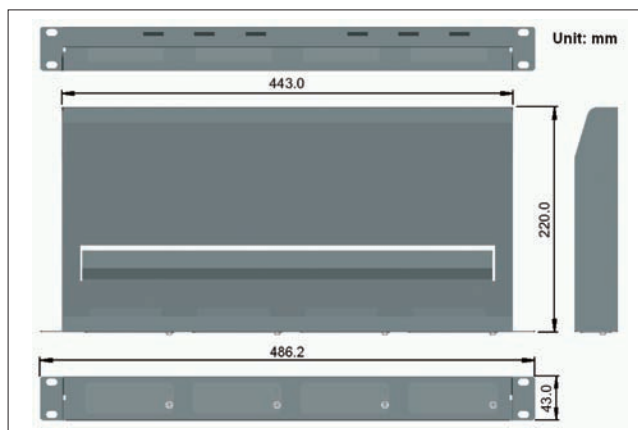

Optional Standalone Media Converters:

KC-300D	10/100BASE-TX to 100BASE-FX Media Converters
KC-300DM	10/100BASE-TX to 100BASE-FX Media Converters
KGC-300	1000Base-T to 1000Base-X Gigabit Media Converters
KGC-310M	Web Smart 10/100/1000Base-T to 1000Base-X Gigabit Media Converter
KGC-311	Multimode to Single Mode Optical Fiber Media Converters

Dimension